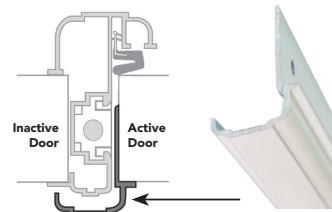

- 4-way adjustable strike plates for perfect alignment of door hardware
- Designed for simple installation
 - Fitted with #8 self-drilling pan head screws
 - No bolt casing disassembly required
- Advanced slide bolt with:
 - Patented locking flip lever for security
 - Machined center punch for a precise bolt location and ease of installation
- Finish Options
 - White
 - Bronze
 - Stainable finish that allows for top-coating to match your doors using an oil-based stain, a latex paint, or an oil-based paint
- Come standard with Q-Ion weatherstripping and unique rubber boot seals
- Prepped to any specification for no additional fee
- Component approval FL14805.4 - FL14805.7

ITEM#	DESCRIPTION	FINISH
6/8, 8/0		
ASTSS Nominal Lengths: 6/8 79-1/4" 8/0 95-1/4"	Left Hand Outswing Door	White Stainable
	Right Hand Outswing Door	White Stainable

Special sizing available.

Astragal Security Strips are the same hand as the active door.

Outswing astragals have threshold and head notch / inswing astragals have only head notch. Standard size notches listed above, other notch sizes can be made.

Astragal handing is ordered **OPPOSITE** of the active door.