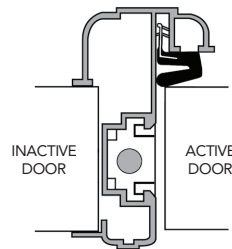

Astragal handing is ordered **OPPOSITE** of the active door.