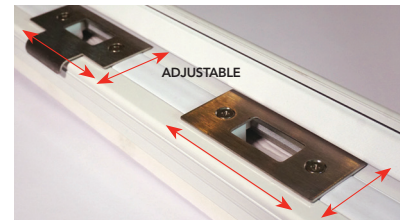

Aluminum T-Astragals For 1-3/4" Exterior Doors

DLP's astragals exhibit superior structural design and meet the strict Florida building code requirements for the High Velocity Hurricane Zone. The DLP astragal is tailored to provide your double door entryway with increased security and weather protection. Engineered for easy installation and operation, they have multiple advanced features:

- 4-way adjustable strike plates for perfect alignment of door hardware
- Designed for simple installation
 - Fitted with #8 self-drilling pan head screws
 - No bolt casing disassembly required
- Advanced slide bolt with:
 - Patented locking flip lever for security
 - Machined center punch for a precise bolt location and ease of installation
- Finish Options
 - White
 - Bronze
 - Stainable finish that allows for top-coating to match your doors using an oil-based stain, a latex paint, or an oil-based paint
- Come standard with Q-Ion weatherstripping and unique rubber boot seals
- Prepped to any specification for no additional fee
- Component approval FL14805.4 - FL14805.7

4-way adjustable (horizontal and vertical) strike latch plates

Secure flip lever locks

Slide bolt w/machined center punch allows for precise bolt location and ease of installation.

ALUMINUM T-ASTRAGALS

DOOR HEIGHT	DESCRIPTION	BOX QTY
6/8, 8/0		
Nominal Lengths: 6/8 79-1/4"	Left Hand Inswing	6
8/0 95-1/4"	Right Hand Inswing	6
Custom Options: • Cut Down Lengths • Multipoint Prep • Special Strike Locations • Specific Notching	Left Hand Outswing	6
	Right Hand Outswing	6