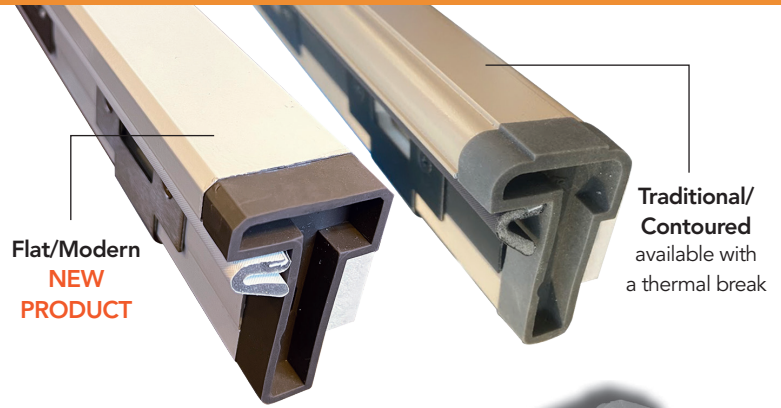

Aluminum T-Astragals For 1-3/4" Exterior Doors

DLP's astragals exhibit superior structural design and meet the strict Florida building code requirements for the High Velocity Hurricane Zone. The DLP astragal is tailored to provide your double door entryway with increased security and weather protection. Engineered for easy installation and operation, they have multiple advanced features:

- 4-way adjustable strike plates for perfect alignment of door hardware
- Designed for simple installation
 - Fitted with #8 self-drilling pan head screws
 - No bolt casing disassembly required
- Advanced slide bolt with:
 - Patented locking flip lever for security
 - Machined center punch for a precise bolt location and ease of installation
- Finish Options
 - White
 - Bronze
 - Stainable finish that allows for top-coating to match your doors using an oil-based stain, a latex paint, or an oil-based paint
- Come standard with Q-Ion weatherstripping and unique rubber boot seals
- Prepped to any specification for no additional fee
- Component approval FL14805.4 - FL14805.7

4-way adjustable (horizontal and vertical) strike latch plates

Secure flip lever locks

Slide bolt w/machined center punch allows for precise bolt location and ease of installation.

ALUMINUM T-ASTRAGALS

DOOR HEIGHT	DESCRIPTION	BOX QTY
6/8, 8/0		
Nominal Lengths: 6/8 79-1/4"	Left Hand Inswing	6
8/0 95-1/4"	Right Hand Inswing	6
Custom Options: • Cut Down Lengths • Multipoint Prep • Special Strike Locations • Specific Notching	Left Hand Outswing	6
	Right Hand Outswing	6

SPECIFICATIONS

Sizing determined by:

- Door Height
- Lock/Strike Preps
 - Locations
 - Single or Mutipoint
- Notch Depth Cut for Threshold (Outswing only; see the drawings above)

FINISH

Comes in White, Bronze and Stainable