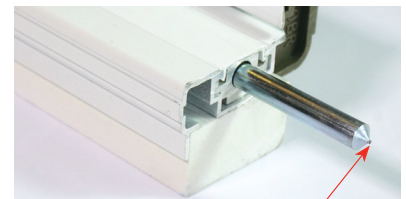

Aluminum T-Astragals For 1-3/4" Exterior Doors

DLP's astragals exhibit superior structural design and meet the strict Florida building code requirements for the High Velocity Hurricane Zone. The DLP astragal is tailored to provide your double door entryway with increased security and weather protection. Engineered for easy installation and operation, they have multiple advanced features:

- 4-way adjustable strike plates for perfect alignment of door hardware
- Designed for simple installation
 - Fitted with #8 self-drilling pan head screws
 - No bolt casing disassembly required
- Advanced slide bolt with:
 - Patented locking flip lever for security
 - Machined center punch for a precise bolt location and ease of installation
- Finish Options
 - White
 - Bronze
 - Stainable finish that allows for top-coating to match your doors using an oil-based stain, a latex paint, or an oil-based paint
- Come standard with Q-Ion weatherstripping and unique rubber boot seals
- Prepped to any specification for no additional fee
- Component approval FL14805.4 - FL14805.7

4-way adjustable (horizontal and vertical) strike latch plates

Secure flip lever locks

Slide bolt w/machined center punch allows for precise bolt location and ease of installation.

ALUMINUM T-ASTRAGALS

DOOR HEIGHT	DESCRIPTION	BOX QTY
6/8, 8/0		
Nominal Lengths: 6/8 79-1/4"	Left Hand Inswing	6
8/0 95-1/4"	Right Hand Inswing	6
Custom Options: • Cut Down Lengths • Multipoint Prep • Special Strike Locations • Specific Notching	Left Hand Outswing	6
	Right Hand Outswing	6