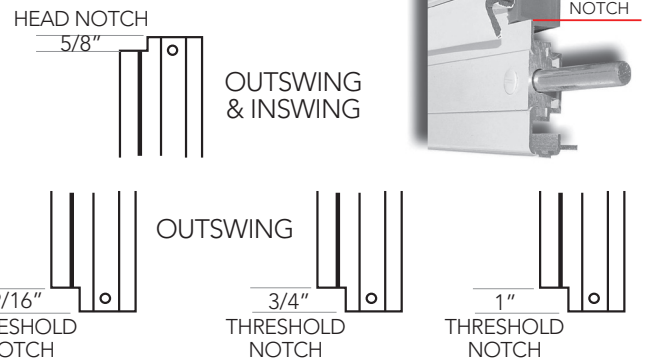

- 4-way adjustable strike plates for perfect alignment of door hardware
- Designed for simple installation
 - Fitted with #8 self-drilling pan head screws
 - No bolt casing disassembly required
- Advanced slide bolt with:
 - Patented locking flip lever for security
 - Machined center punch for a precise bolt location and ease of installation
- Finish Options
 - White
 - Bronze
 - Stainable finish that allows for top-coating to match your doors using an oil-based stain, a latex paint, or an oil-based paint
- Come standard with Q-Ion weatherstripping and unique rubber boot seals
- Prepped to any specification for no additional fee
- Component approval FL14805.4 - FL14805.7

4-way adjustable (horizontal and vertical) strike latch plates

Secure flip lever locks

Slide bolt w/machined center punch allows for precise bolt location and ease of installation.

ALUMINUM T-ASTRAGALS

DOOR HEIGHT	DESCRIPTION	BOX QTY
6/8, 8/0		
Nominal Lengths: 6/8 79-1/4"	Left Hand Inswing	6
8/0 95-1/4"	Right Hand Inswing	6
Custom Options: • Cut Down Lengths • Multipoint Prep • Special Strike Locations • Specific Notching	Left Hand Outswing	6
	Right Hand Outswing	6

SPECIFICATIONS

Sizing determined by:

- Door Height
- Lock/Strike Preps
 - Locations
 - Single or Mutipoint
- Notch Depth Cut for Threshold (Outswing only; see the drawings above)

FINISH

Comes in White, Bronze and Stainable

ITEM#	DESCRIPTION	FINISH
6/8, 8/0		
ASTSS Nominal Lengths: 6/8 79-1/4" 8/0 95-1/4"	Left Hand Outswing Door	White Stainable
	Right Hand Outswing Door	White Stainable

Special sizing available.

Astragal Security Strips are the same hand as the active door.