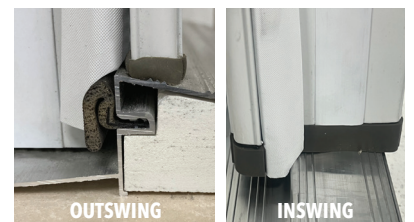

- 4-way adjustable strike plates for perfect alignment of door hardware
- Designed for simple installation
 - Fitted with #8 self-drilling pan head screws
 - No bolt casing disassembly required
- Advanced slide bolt with:
 - Patented locking flip lever for security
 - Machined center punch for a precise bolt location and ease of installation
- Finish Options
 - White
 - Bronze
 - Stainable finish that allows for top-coating to match your doors using an oil-based stain, a latex paint, or an oil-based paint
- Come standard with Q-Ion weatherstripping and unique rubber boot seals
- Prepped to any specification for no additional fee
- Component approval FL14805.4 - FL14805.7

4-way adjustable (horizontal and vertical) strike latch plates

Secure flip lever locks

Slide bolt w/machined center punch allows for precise bolt location and ease of installation.

ALUMINUM T-ASTRAGALS

DOOR HEIGHT	DESCRIPTION	BOX QTY
6/8, 8/0		
Nominal Lengths: 6/8 79-1/4"	Left Hand Inswing	6
8/0 95-1/4"	Right Hand Inswing	6
Custom Options: • Cut Down Lengths • Multipoint Prep • Special Strike Locations • Specific Notching	Left Hand Outswing	6
	Right Hand Outswing	6