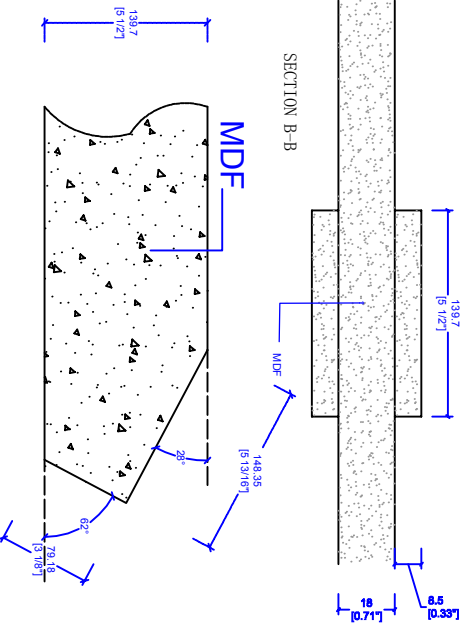

SECTION B-B

MDF

SECTION A-A

SECTION B-B

MDF

		TITLE: 8401BZ 1-3/8" x 7-0" KA	
REV.	DESCRIPTION	DATE	BY
A		2016.12.16	
UNLESS OTHERWISE SPECIFIED: DIMENSIONS ARE IN INCHES FINISHES ARE AS SHOWN MATERIALS AND COMPONENTS SHALL BE SUPPLIED AND INSTALLED IN ACCORDANCE WITH THE WRITING INSTRUMENT OR THE LATEST VERSION IS PRESENTED			
DO NOT SCALE DRAWING		SCALE:	SHEET: 1 OF 1