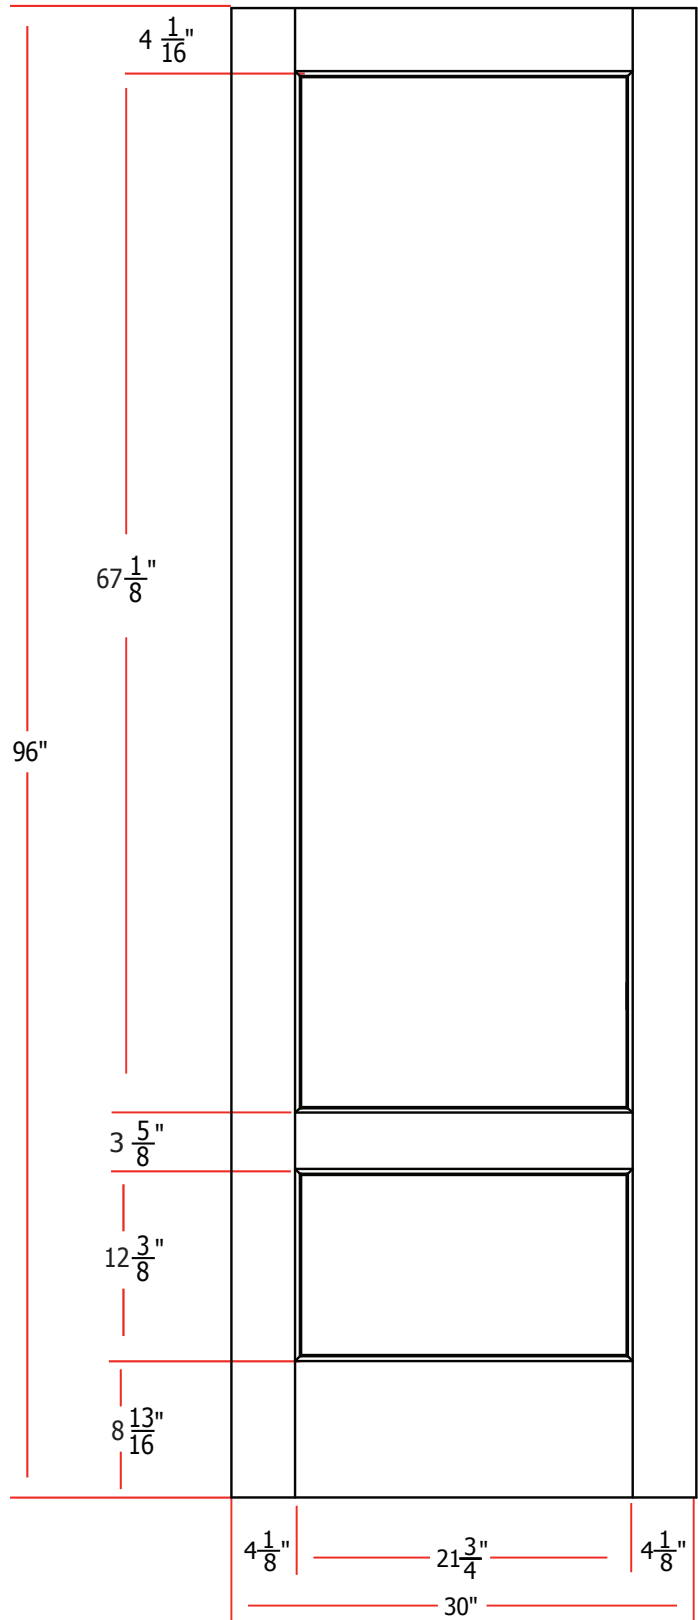

Spec's include 3/8" beading
 Stiles: 4-12"
 Top rail: 4-7/16"
 Bottom rail: 9-3/16"

TRIMLITE

Design: 1501: 2/6 x 8/0

Please Note: Due to ongoing product development, Trimlite reserves the right to make changes in design, materials and specifications without notice.