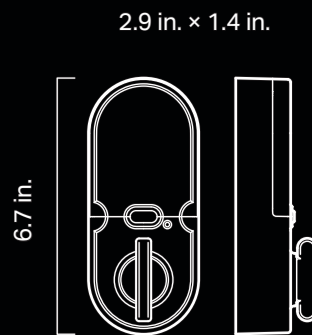

Satin Nickel  
US15

Matte Black  
US19

Exterior Keypad  
Dimensions

Interior Unit  
Dimensions

1-Year Electronics Warranty; Limited Lifetime Mechanical & Finish Warranty | ANSI / BHMA Grade 2 & FCC Certified <sup>®</sup>