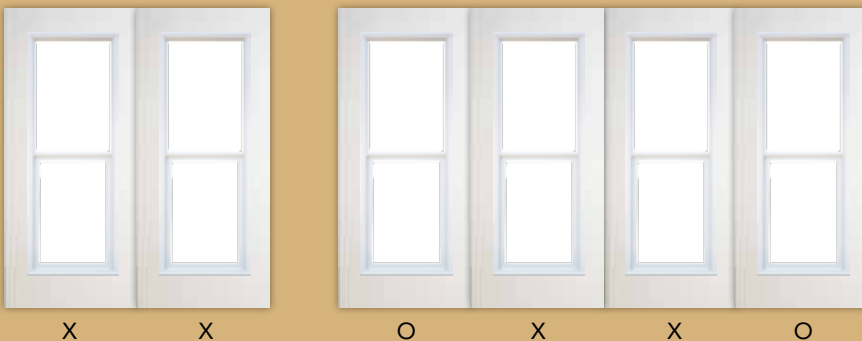

Double Doors with Sidelights Configurations

Made in the USA.

- All doors available in smooth or woodgrain fiberglass.
- All wood grain doors are tan and can be stained or painted*
- Available to fit from 2/0 to 12/0 opening.