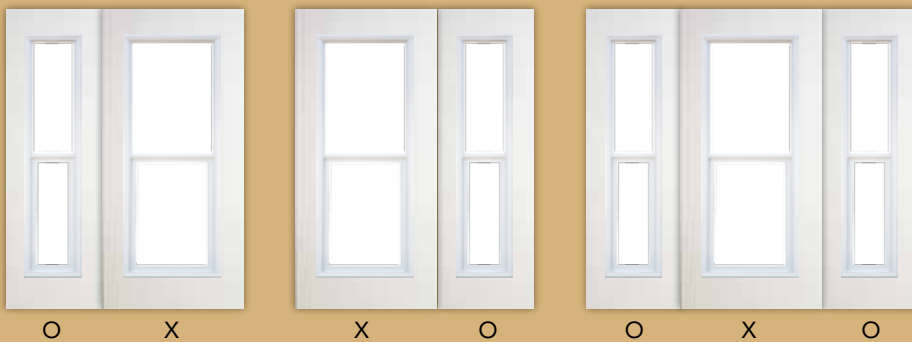

Single Doors with Sidelights Configurations

- Plastpro® Fiberglass Doors
- PF Frames™ Rot-free Polyfiber Door Jamb System
- DLP Threshold and Security Astragal System

Optional Hardware

- Trilennium Multipoint Locking System
- Yale Hardware