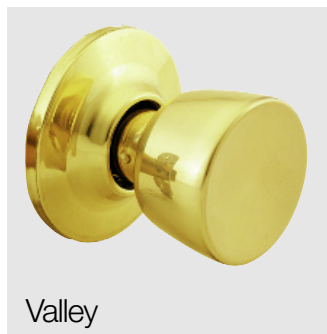

Enhanced quality & style
in the great Yale tradition.

NEW
TRADITIONS®

The world's favorite lock

ASSA ABLOY

Knobs & Levers

Deadbolts & Handlesets

810 | Dummy

820 | Single Cylinder

840 | Double Cylinder

860 | One Sided
with plate

880 | One Way

McKinley

Rainier

Teton

NEW TRADITIONS®

Designer Finishes